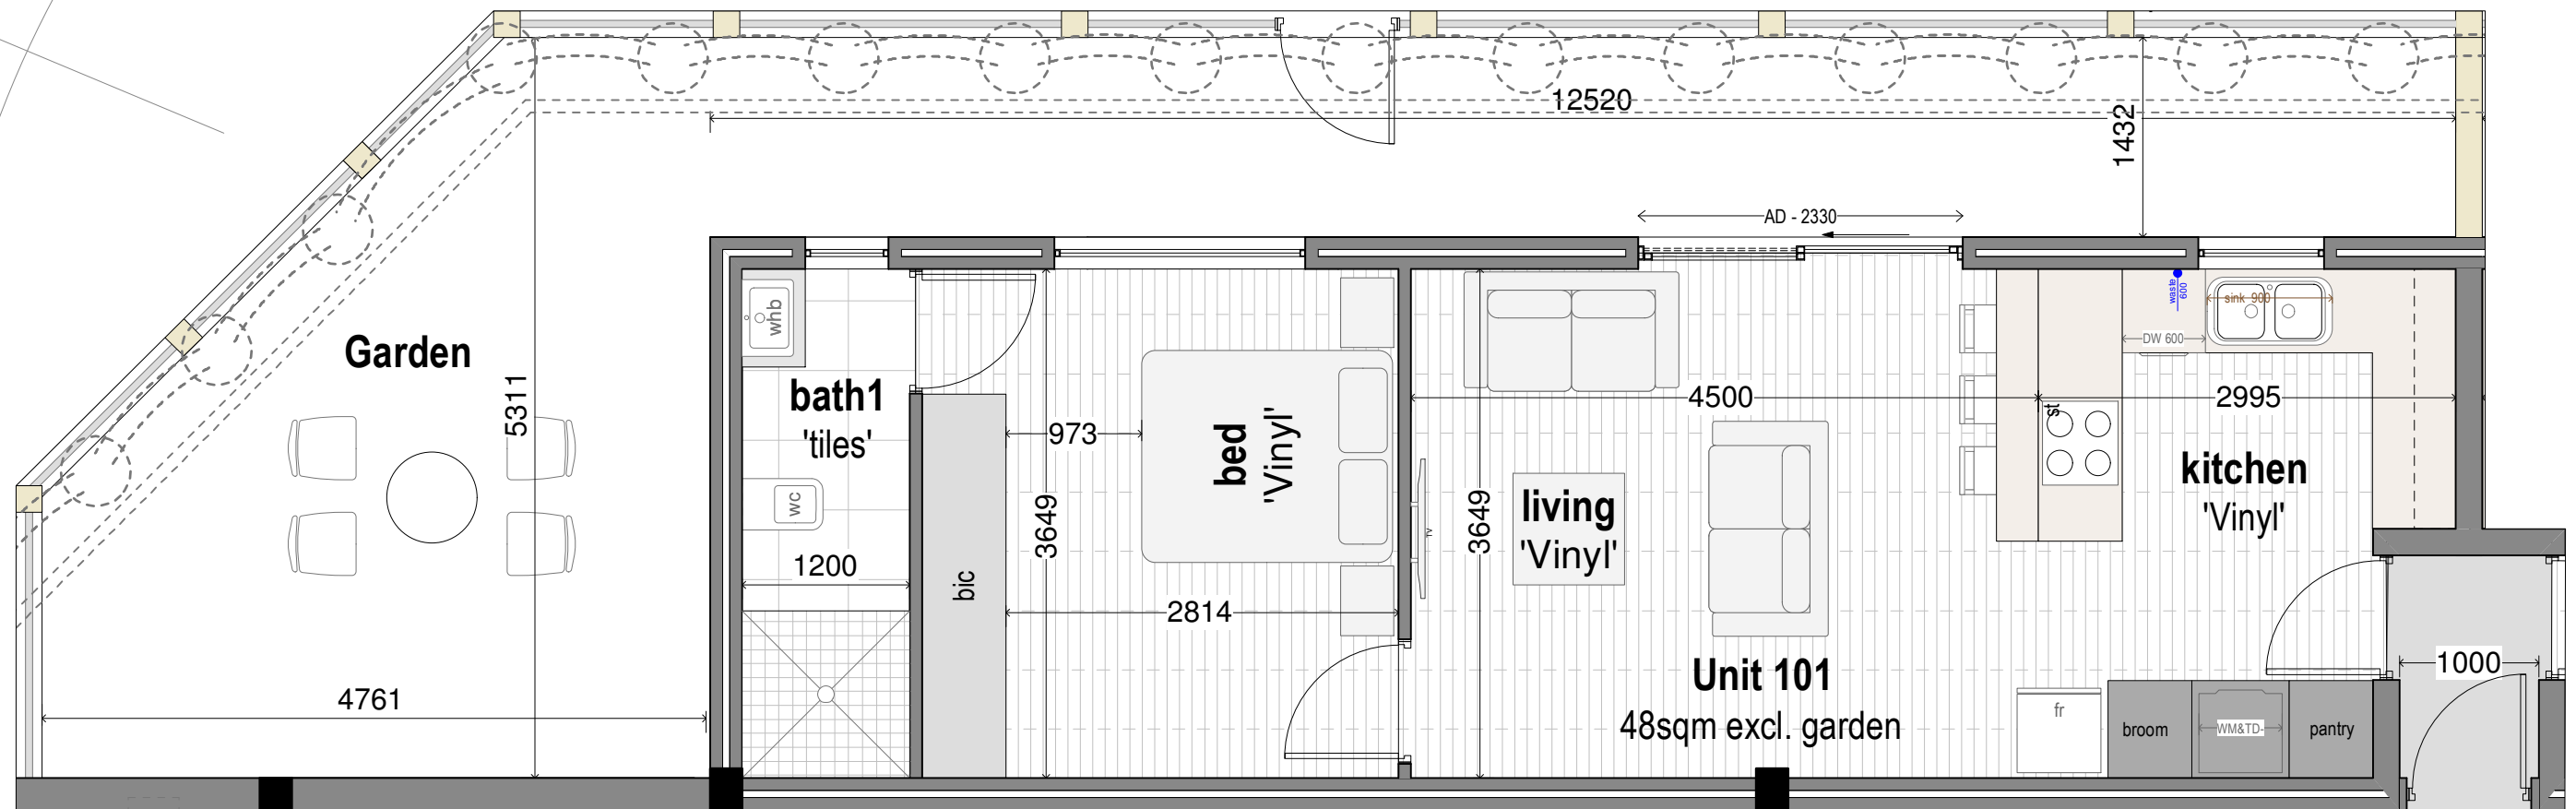

Unit 101
 Level 1
 48sqm
 excl. 38sqm garden

Castle view

NOTES:
 UNIT LAYOUTS SUBJECT TO
 FINALISATION OF PLUMBING
 / SERVICE RUNS & STACKS

CASTLE ROCK
Cape Town

10/10/2016 - Scale 1:50

Architecture
 Urban Design

Unit 102
 Level 1
 48sqm
 excl. 18sqm garden

Castle view

NOTES:
 UNIT LAYOUTS SUBJECT TO
 FINALISATION OF PLUMBING
 / SERVICE RUNS & STACKS

**CASTLE ROCK
 Cape Town**

10/10/2016 - Scale 1:50

Architecture
 Urban Design