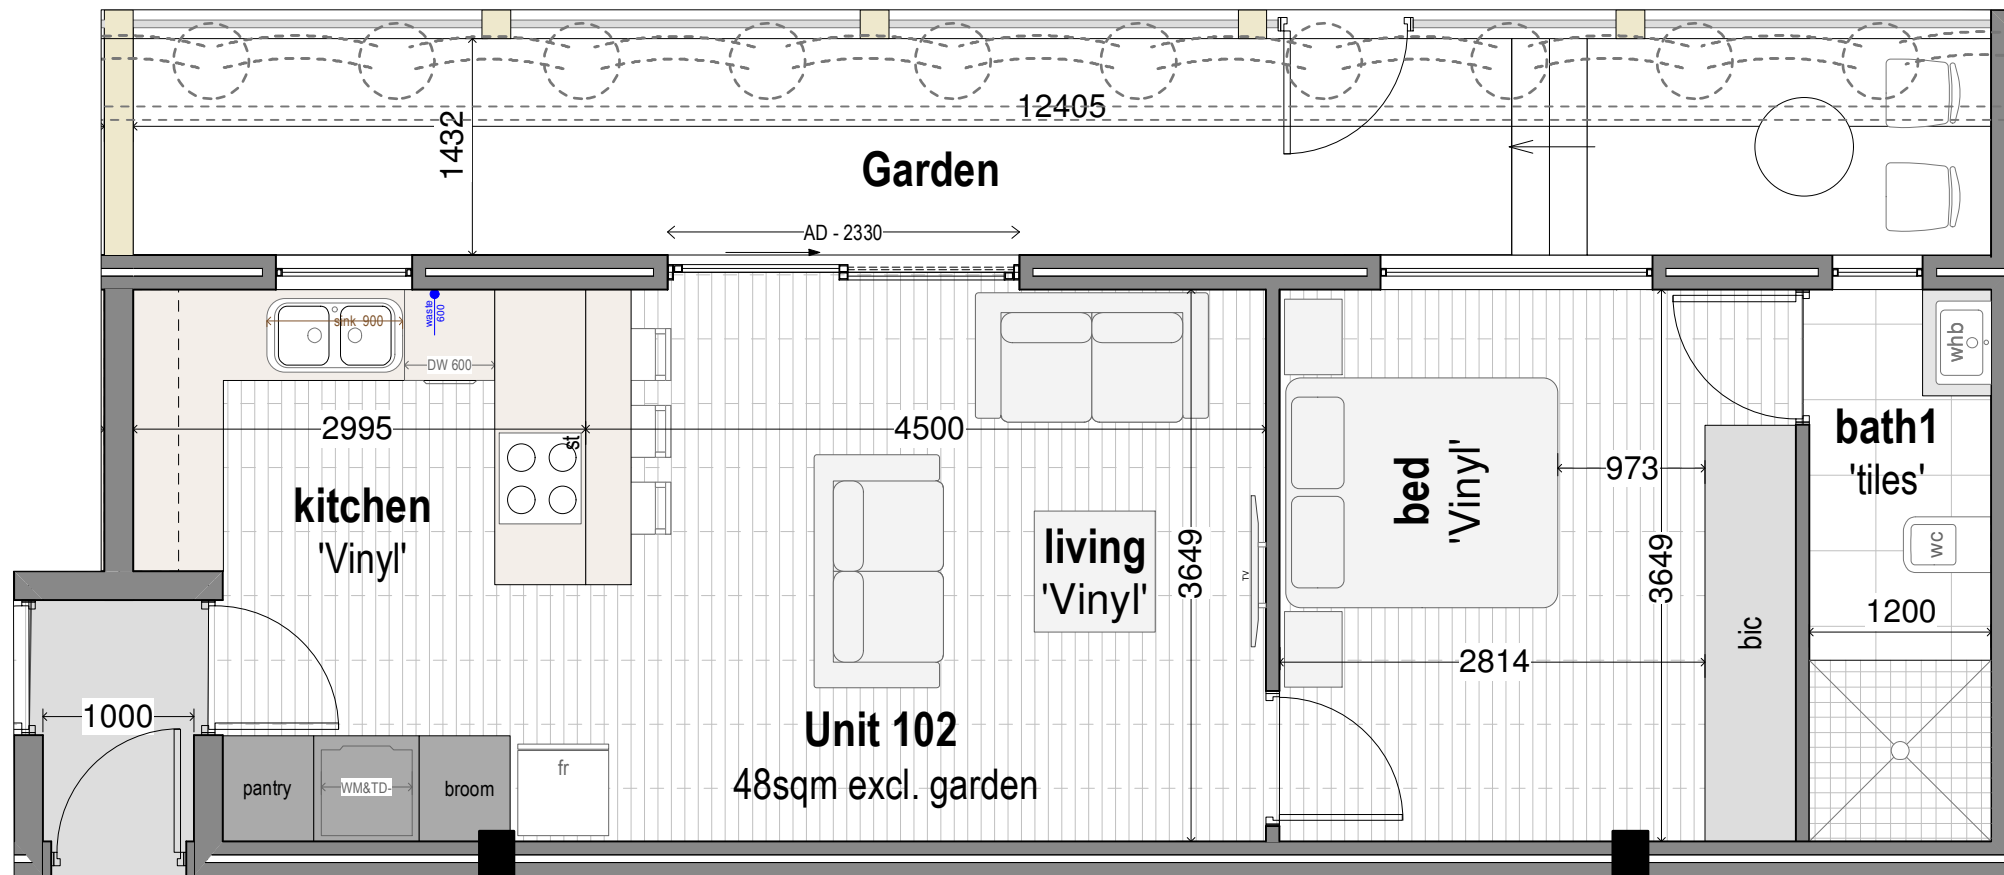

Unit 101
 Level 1
 48sqm
 excl. 38sqm garden

Castle view

NOTES:
 UNIT LAYOUTS SUBJECT TO
 FINALISATION OF PLUMBING
 / SERVICE RUNS & STACKS

CASTLE ROCK
Cape Town

10/10/2016 - Scale 1:50

Architecture
 Urban Design

Unit 102
 Level 1
 48sqm
 excl. 18sqm garden

Castle view

NOTES:
 UNIT LAYOUTS SUBJECT TO
 FINALISATION OF PLUMBING
 / SERVICE RUNS & STACKS

**CASTLE ROCK
 Cape Town**

10/10/2016 - Scale 1:50

Architecture
 Urban Design