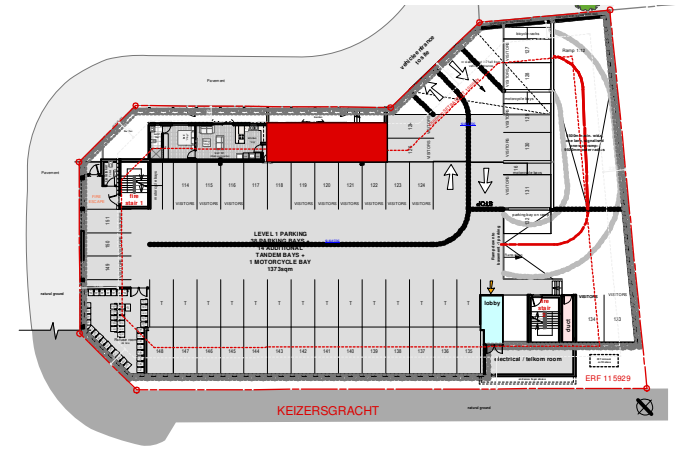

Unit 101
 Level 1
 48sqm
 excl. 38sqm garden

Castle view

NOTES:
 UNIT LAYOUTS SUBJECT TO
 FINALISATION OF PLUMBING
 / SERVICE RUNS & STACKS

CASTLE ROCK
Cape Town

10/10/2016 - Scale 1:50

Architecture
 Urban Design

Unit 102
 Level 1
 48sqm
 excl. 18sqm garden

Castle view

NOTES:
 UNIT LAYOUTS SUBJECT TO
 FINALISATION OF PLUMBING
 / SERVICE RUNS & STACKS

**CASTLE ROCK
 Cape Town**

10/10/2016 - Scale 1:50

Architecture
 Urban Design