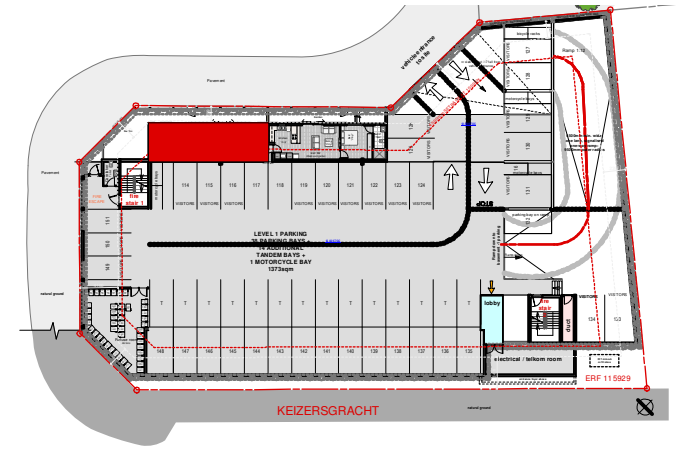

Unit 101
 Level 1
 48sqm
 excl. 38sqm garden

Castle view

NOTES:
 UNIT LAYOUTS SUBJECT TO
 FINALISATION OF PLUMBING
 / SERVICE RUNS & STACKS

CASTLE ROCK
Cape Town

10/10/2016 - Scale 1:50

Architecture
 Urban Design

Unit 102
 Level 1
 48sqm
 excl. 18sqm garden

Castle view

NOTES:
 UNIT LAYOUTS SUBJECT TO
 FINALISATION OF PLUMBING
 / SERVICE RUNS & STACKS

**CASTLE ROCK
 Cape Town**

10/10/2016 - Scale 1:50

Architecture
 Urban Design